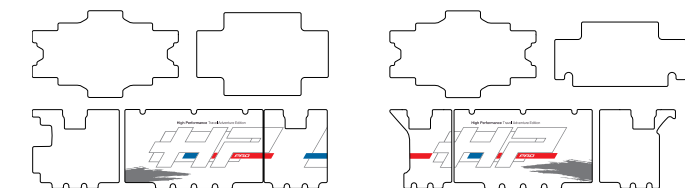

Option 2: Side and rear styling + protective films (top, front & bottom sides)