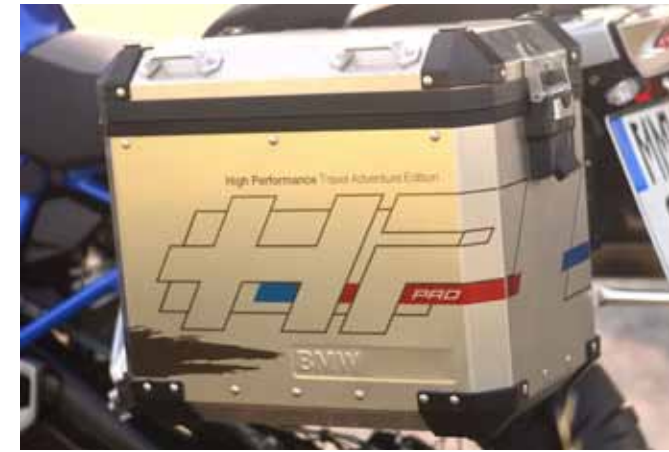

ALUMINIUM PANNIERS

An outline was used for the main HP graphic, maintaining continuity of the concept without repeating the tank design. The rear side of the panniers is one of the most important areas and an opportunity to communicate HP EDITION to those who follow – cars or bikes. In addition, it should be noted that the material used for the adaptation of the graphics is a high quality transparent film that also serves in protecting the surface of the panniers.

Option 1: Side and rear styling